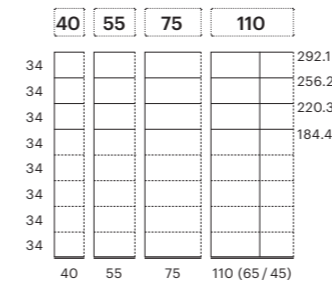

PURO SHELF

4 HEIGHTS UPRIGHT – SHELF HEIGHT IDENTICAL 34 CM
184.4 / 220.3 / 256.2 / 292.1 cm (total height incl. base plate)

4 HEIGHTS UPRIGHT – SHELF HEIGHT VARIED 34 / 25 CM
166.4 / 193.3 / 229.2 / 256.1 cm (total height incl. base plate)

4 WIDTHS
40 / 55 / 75 / 110 cm (the total width is the sum of the width of the carcasses + 1.2 cm exteriors)

1 DEPTH
37.2 cm (freestanding 36 cm)

3 VARIETIES

	Matt lacquer	High gloss	Veneer
Standard element	•		
Insert carcass¹	•		
Door	•	•	•
Drawer	•	•	•
Flap	•	•	•
Open	•	•	•
TV insert	•	•	•
Office desk	•		•
Base plate	•		
Cover panel²	•		

1) The carcass of the inserts is always of the same colour and finish as the standard element. 2) Optional.

ACCESSORIES

- Shelf
- Interior drawer for flap
- Interior drawer for drawer
- CD / DVD shelf
- Cable opening
- Cable ducts
- Back wall cut-out

CUSTOMIZED VERSION

- Reducing height
- Reducing width
- Reducing depth
- Corner panel
- Lacquer of your choice

ELEMENTS

SHELF HEIGHT IDENTICAL