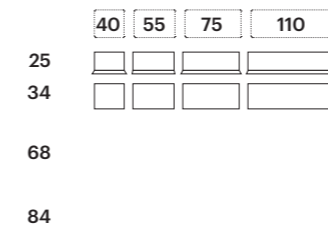

OPEN¹

OFFICE DESK¹

TV INSERT¹

1) The open, office desk and TV insert shelf inserts are L-elements which slide into the shelf level.

EXPLANATION	
	FLAP
	DRAWER
	DOOR
	OPEN