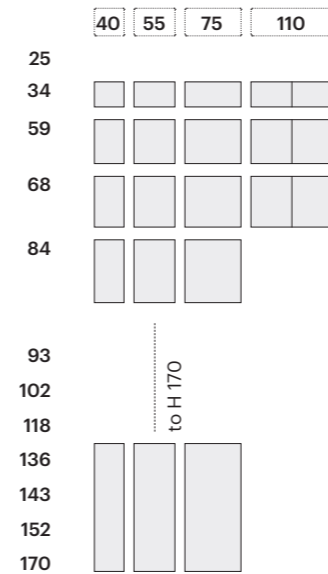

STANDARD INSERT

DOOR¹

DRAWER

FLAP

Inserts can be selected individually for the standard elements.

1) Doors W 40 / 55 / 75 cm are single doors, doorstop can be chosen. Double doors with a total width of 110 cm are divided symmetrically.

OPEN¹

OFFICE DESK¹

TV INSERT¹

1) The open, office desk and TV insert shelf inserts are L-elements which slide into the shelf level.

EXPLANATION	
	FLAP
	DRAWER
	DOOR
	OPEN