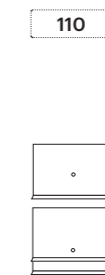

TV INSERT¹

1) The open, office desk and TV insert shelf inserts are L-elements which slide into the shelf level.

EXPLANATION	
	FLAP
	DRAWER
	DOOR
	OPEN