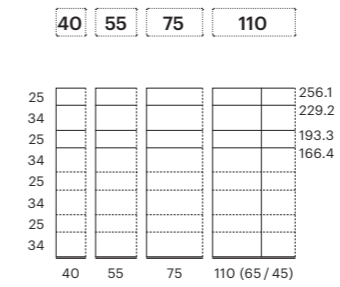

SHELF HEIGHT VARIED